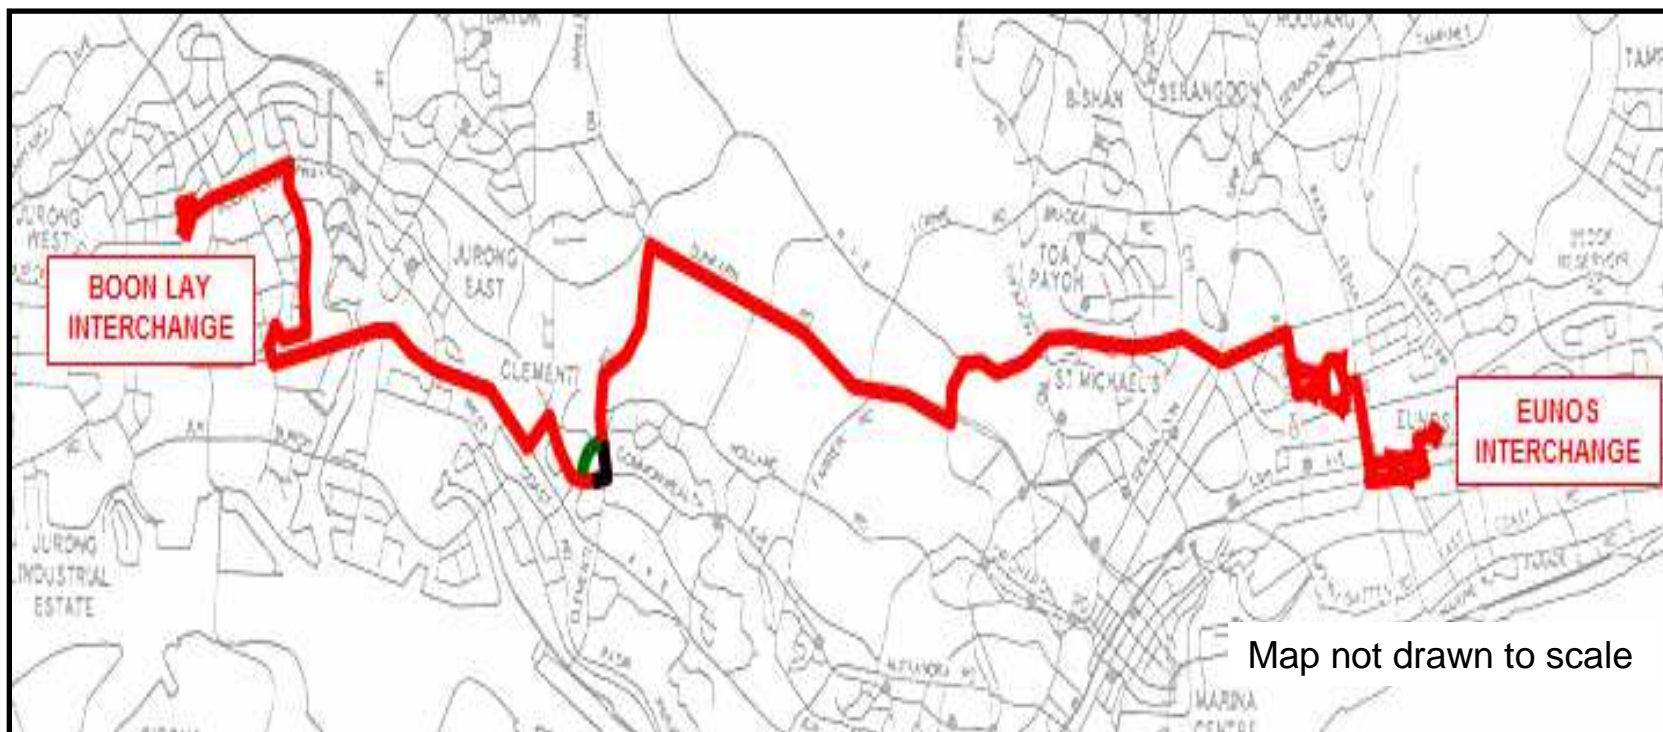

FIRST CALLING BUS-STOP AFTER DIVERSION

ROAD NAME	BUS-STOP CODE	BUS-STOP DESCRIPTION
COMMONWEALTH AVE WEST	17161	OPP BLK 329

Legend	
Normal Route –	—
Diverted Route –	—
Road Closure –	—

* SUBJECT TO RE-OPENING OF ROADS